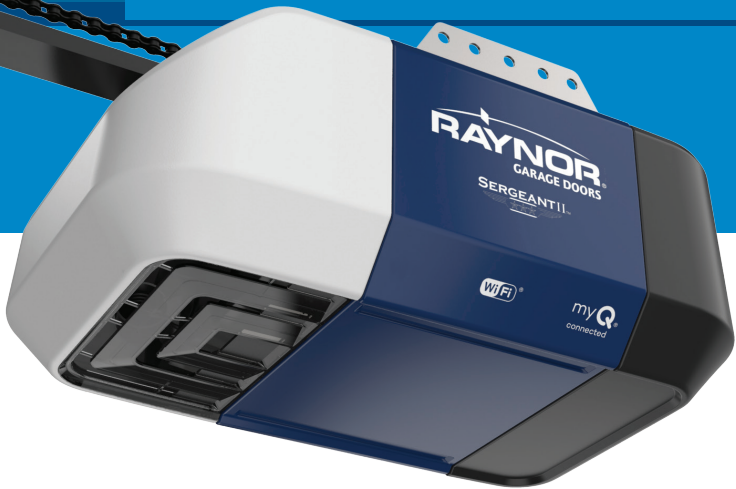

# Sergeant™ II with WiFi®

## DC BATTERY BACKUP CHAIN DRIVE

**8160WBRGD**  
**TRUSTED RELIABILITY**  
**WITH BATTERY BACKUP**

### POPULAR FEATURES

**DC MOTOR** is purposefully designed for quiet performance

**CHAIN DRIVE SYSTEM** for steady performance and industrial strength

**SOFT START/STOP** for smooth operation

**BUILT-IN WIFI** for the easiest way to connect the garage

#### MINI UNIVERSAL REMOTE CONTROL

Compact and portable to provide quick, easy garage access

374UT • 2220193

**MOTOR**

12V DC, 53 RPM, automatic thermal protection, permanent lubrication

**MECHANICS**

- Steel chassis, T-rail and Trolley, full chain drive mechanism (63:1 gear reduction and adjustable door arm)
- Auto-force adjustment for changing weather and environmental conditions
- Electronic limits for easy setup
- DC WiFi logic board with built-in surge suppressor